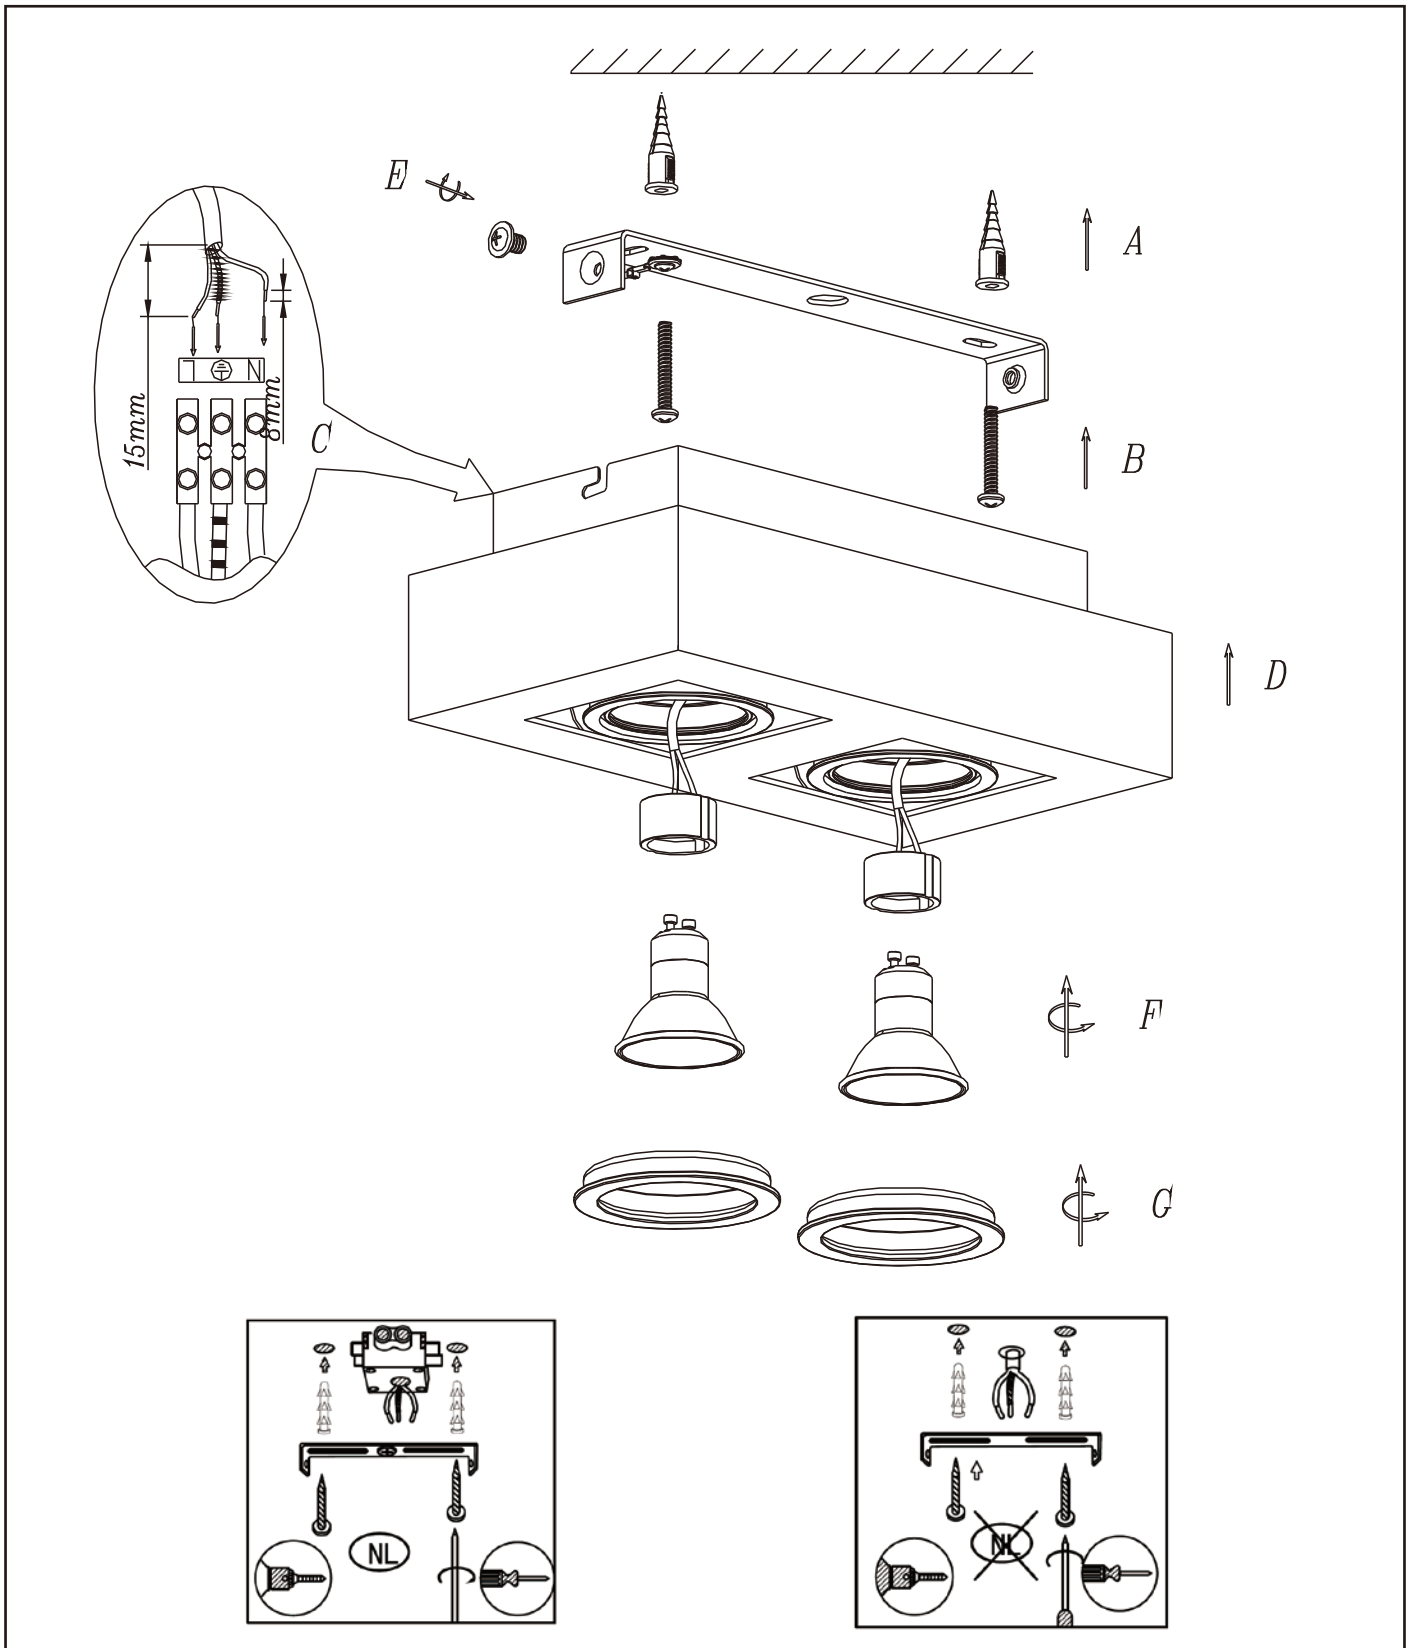

LUCIDE

GENERAL SPECIFICATIONS

RECOMMENDED LUCIDE LIGHT SOURCE

49009/05/30

Light source dimmable : Yes. Dim to warm
Light source incl. : Yes

General

Dimensions LxWxH : 25cm x 14cm x 8.8cm

Height maximum : 9.6cm

Product specifications

Dimmable : Yes

Light direction : downward

Adjustable in height : No

Directional : Yes

Cable : Without Cable

Cable length : N/A

Sensor : Without Sensor

Control : Light Switch Control

IP-Class : IP20

Electric class : 1

Light source including ? Yes

Lamp socket : GU10

Light source number : 2

Power requirements : 220-240V~50Hz

Bulb type & maximum wattage : GU10 LED MAX.2x5W

For more specifications of this product please visit
www.lucide.com

XIRAX

Item number : 09119/11/30
EAN code : 5411212092304

Item number : 09119/11/31
EAN code : 5411212092311

LUCIDE

INSTALLATION DRAWING SPECIFICATIONS