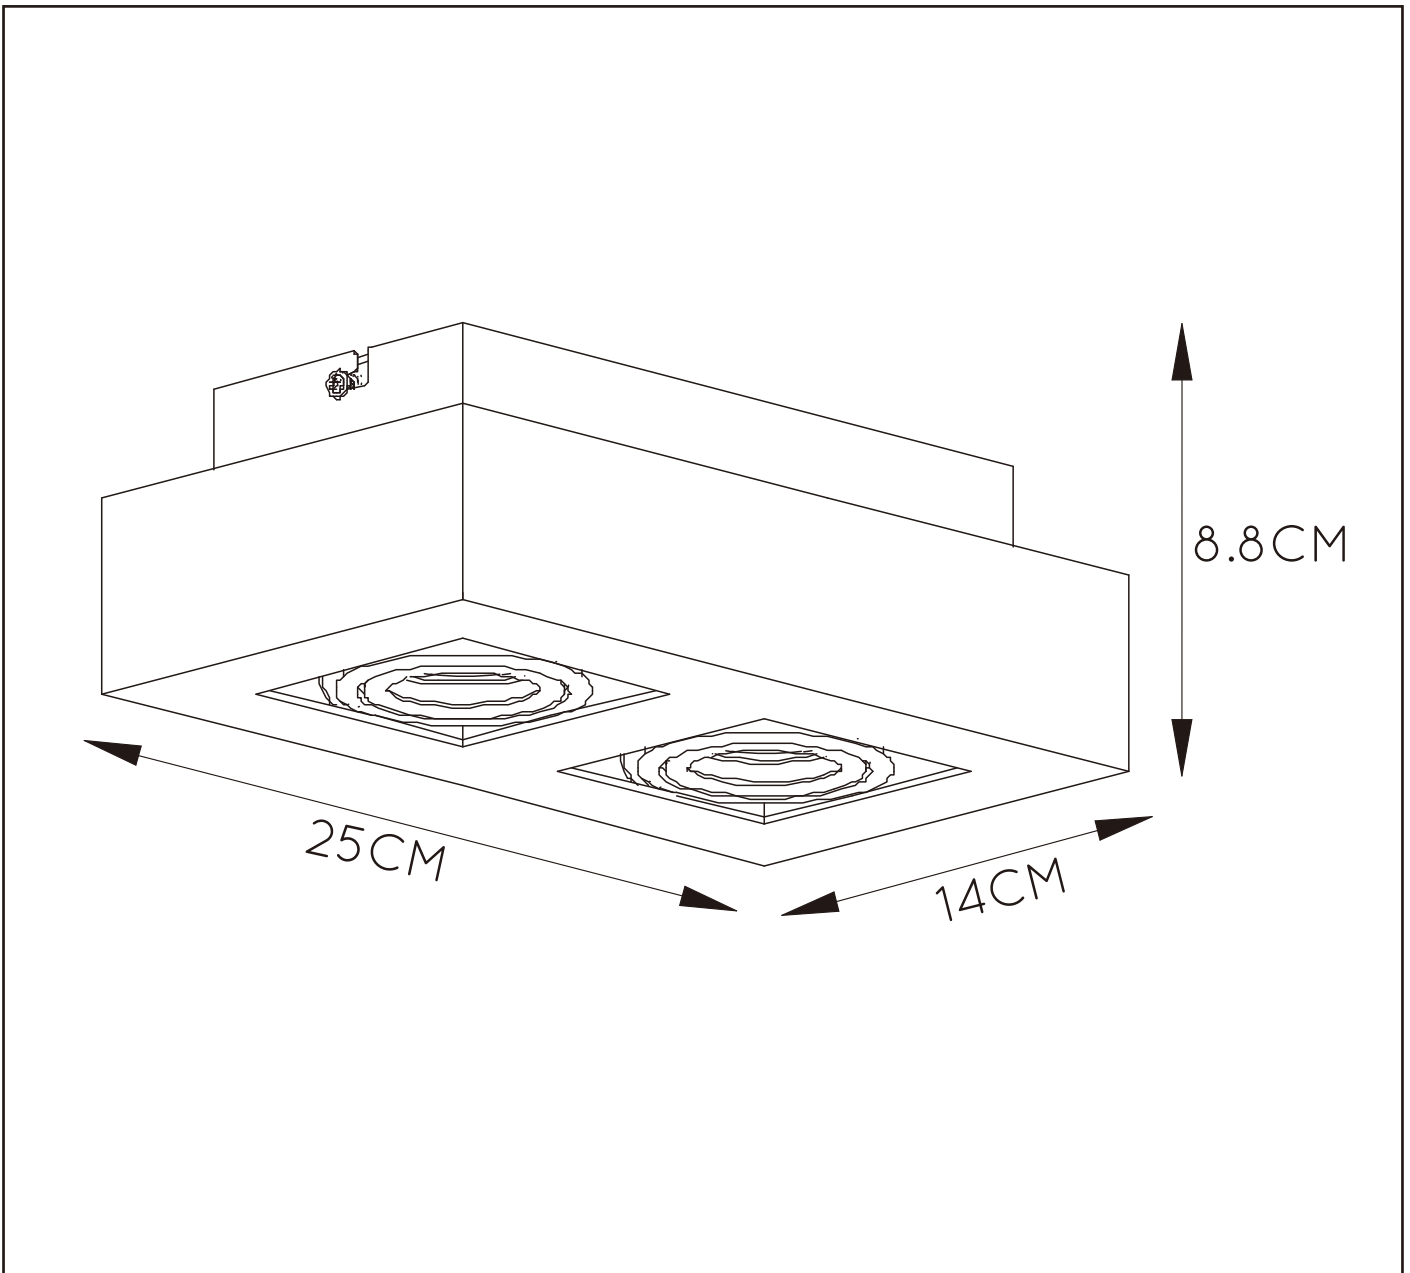

XIRAX

Item number : 09119/11/30
EAN code : 5411212092304

Item number : 09119/11/31
EAN code : 5411212092311